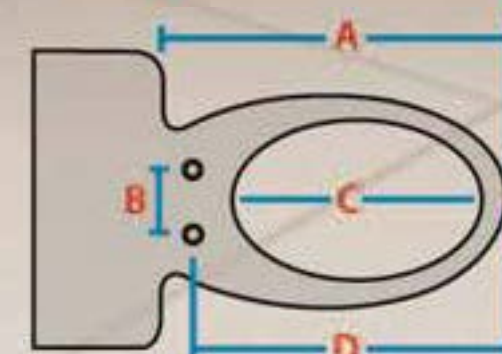

FEATURES (REFER TO PAGE 5 FOR DETAILS)

- 2 NOZZLES
- ELECTRICAL (NON)
- FIT CLOSED COUPL.ED SUITE
- REAR CLEANSE
- COLD WATER
- EASY CONTROL PANEL
- SELF INSTALL
- ANTI-BACTERIAL PLASTIC
- SIDE CONTROL
- FEMININE CLEANSE
- SOFT CLOSE HYDRAULIC LID
- ERGONOMIC SEAT
- FIT BACK TO WALL SUITE
- FILTER - EXTERNAL
- AIR AND WATER STREAM
- ENERGY (POWER) SAVE
- MF FILTER
- HEATED WATER
- NOZZLE CLEAN BUTTON
- HEATED SEAT
- ELECTRICAL
- SEAT SENSOR
- SELF CLEANING NOZZLES
- INSTANTANEOUS HEAT
- QUICK RELEASE
- REMOTE CONTROL
- MINI SIDE CONTROL
- ULTRA STREAMLINE DESIGN
- FILTER - IN BUILT
- HEATED DRYER
- MASSAGE / MOVE
- NOZZLE POSITION ADJUST
- SELF DIAGNOSIS
- WIDE, MEDIUM, NARROW SPRAY
- PULSE
- CHILD
- DEODORISER
- ENEMA air plus only
- USER PRESETS
- WET AREA RATED
- SIDE REMOTE BRACKET
- STAINLESS STEEL NOZZLES
- SILVER IONISATION
- MP3 PLAYER
- 50 STEP MEMORY
- AUTO OPEN / CLOSE LID & SEAT

Available in:
Standard seat
Elongated seat

BA-08 A/R (Standard Seat)

This Bidet will fit on your existing toilet suite if the measurements of your pan are:

- A: 500mm or above
- B: Between 140 -195mm
- C: 330mm or above
- D: 400mm or above

BA-08 A/E (Elongated Seat)

This Bidet will fit on your existing toilet suite if the measurements of your pan are:

- A: 520mm or above
- B: Between 140 -195mm
- C: 340mm or above
- D: 400mm or above

leef.
reverse how you feel