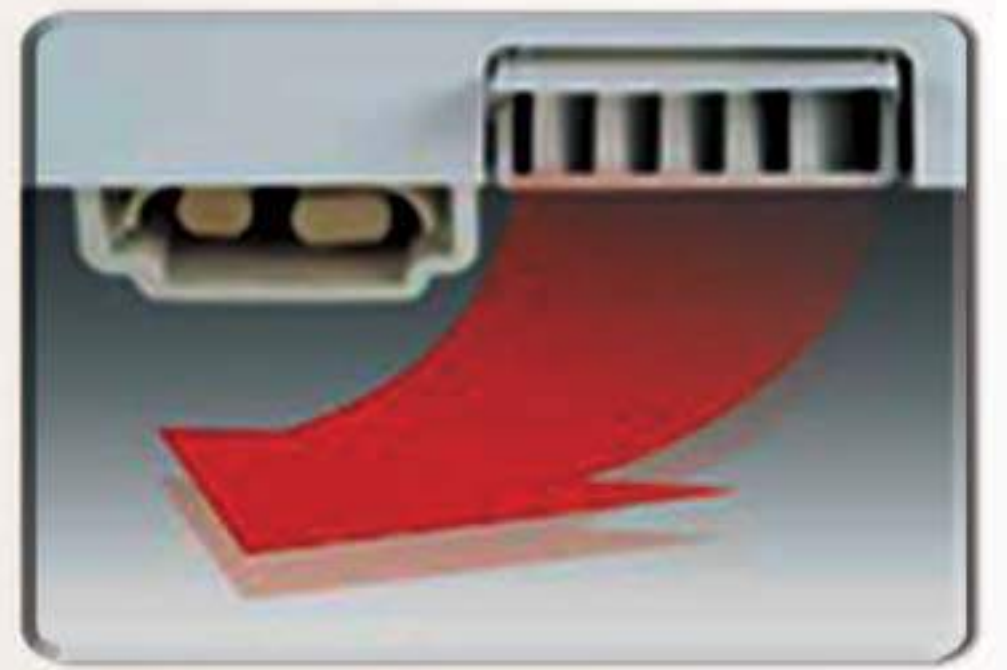

Warm air dryer

After cleansing is complete, the warm air dryer leaves you feeling fresh and dry.