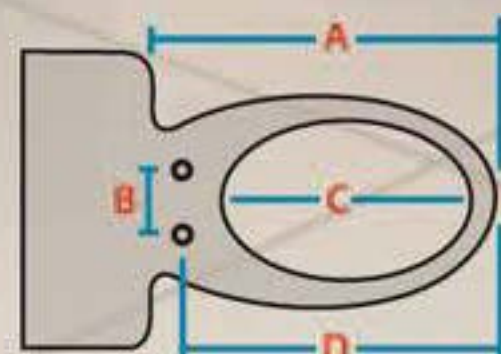

FEATURES (REFER TO PAGE 5 FOR DETAILS)

- 2 NOZZLES
- ELECTRICAL (NON)
- FIT CLOSED COUPL.ED SUITE
- REAR CLEANSE
- COLD WATER
- EASY CONTROL PANEL
- SELF INSTALL
- ANTI-BACTERIAL PLASTIC
- SIDE CONTROL
- FEMININE CLEANSE
- SOFT CLOSE HYDRAULIC LID
- ERGONOMIC SEAT
- FIT BACK TO WALL SUITE
- FILTER - EXTERNAL
- AIR AND WATER STREAM
- ENERGY (POWER) SAVE
- MF FILTER
- HEATED WATER
- NOZZLE CLEAN BUTTON
- HEATED SEAT
- ELECTRICAL
- SEAT SENSOR
- SELF CLEANING NOZZLES
- INSTANTANEOUS HEAT
- QUICK RELEASE
- REMOTE CONTROL
- MINI SIDE CONTROL
- ULTRA STREAMLINE DESIGN
- FILTER - IN BUILT
- HEATED DRYER
- MASSAGE / MOVE
- NOZZLE POSITION ADJUST
- SELF DIAGNOSIS
- WIDE, MEDIUM, NARROW SPRAY
- PULSE
- CHILD
- DEODORISER
- ENEMA air plus only
- USER PRESETS
- WET AREA RATED
- SIDE REMOTE BRACKET
- STAINLESS STEEL NOZZLES
- SILVER IONISATION
- MP3 PLAYER
- 50 STEP MEMORY
- AUTO OPEN / CLOSE LID & SEAT

Available in:
Standard seat
Elongated seat

BA-08 A/R (Standard Seat)

This Bidet will fit on your existing toilet suite if the measurements of your pan are:

- A: 500mm or above
- B: Between 140 -195mm
- C: 330mm or above
- D: 400mm or above

BA-08 A/E (Elongated Seat)

This Bidet will fit on your existing toilet suite if the measurements of your pan are:

- A: 520mm or above
- B: Between 140 -195mm
- C: 340mm or above
- D: 400mm or above

leef.
reverse how you feel